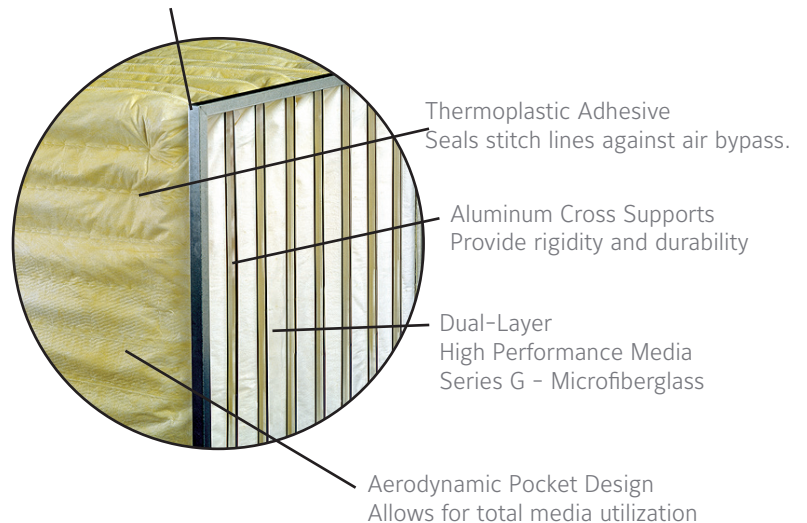

Series S Synthetic Media

100% dual-layered synthetic fibers

Low pressure drop

Unaffected by moisture and humidity

Available in 4 efficiencies:
MERV 9, MERV 11, MERV 13 and MERV 15

Multi-Sak

The Koch Multi-Sak is an extended surface air filter, designed for most medium and high efficiency air filtration systems.

The Multi-Sak is capable of operating in systems with rated face velocities of 500 CFM to 3000 CFM. Available efficiencies range from 20% to 95%, and seven standard face sizes are offered.

This broad spectrum of styles and models makes the Multi-Sak extremely versatile and suitable for almost any commercial or industrial air handling system. Multi-Sak filters are presently in use in over 20,000 applications, including hospitals, automotive plants, office buildings, universities, pharmaceutical facilities, and sports arenas around the world.

Two Media Options

In order to meet the strict Indoor Air Quality specifications found in today's complex air filtration systems, Koch offers the Multi-Sak with two distinct types of air filter media. With two media choices, the end-user is assured of finding the correct product for every type of air handling system.

Multi-Sak Construction

Roll-Formed, Safe-Edged Galvanized Steel Header
Available in standard 13/16" or 1-1/8" "C" header.

Multi-Sak Technical Data

Initial Resistance vs. Filter Face Velocity

Efficiency by Particle Size