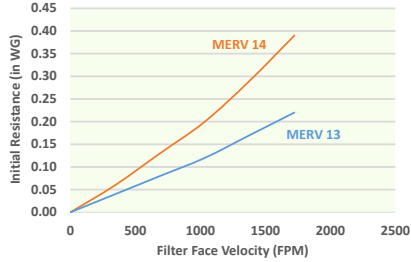

Multi-Sak Construction

Roll-Formed, Safe-Edged Galvanized Steel Header
Available in standard 13/16" or 1-1/8" "C" header.

Multi-Sak Technical Data

Initial Resistance vs. Filter Face Velocity

Efficiency by Particle Size